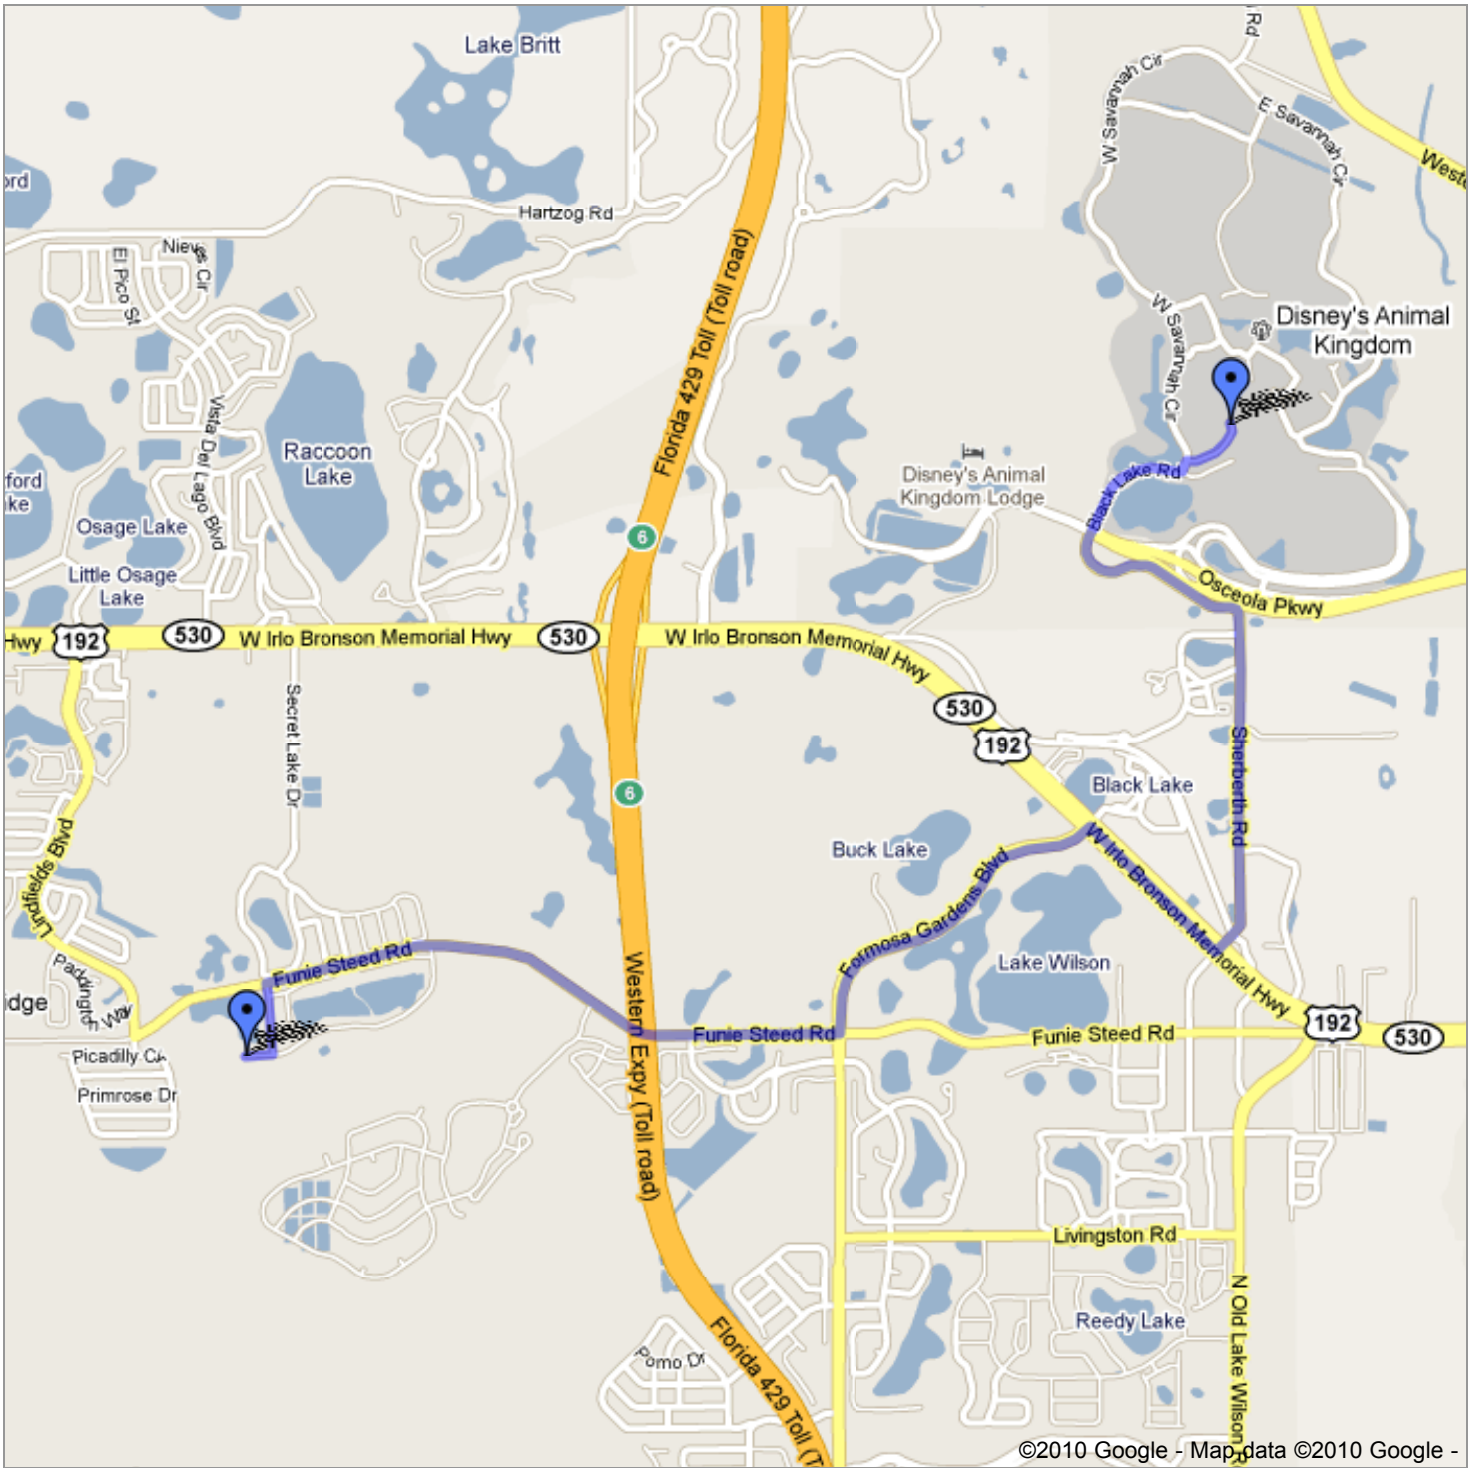

Get Google Maps on your phone

Text the word "GMAPS" to 466453

Directions to Disney's Animal Kingdom

0 views - Public
Created on Apr 24 - Updated yesterday
By [john](#)
[Rate this map](#) - [Write a comment](#)

[From: From: 2900 Sunset Vista Court, Sunset Lakes, Kissimmee, FL 34747 \(Villa Disney Dream\) @28.33177,-](#)

[Directions to Buena Vista Drive, Lake Buena Vista, FL 32830 \(Disney's Animal Kingdom\)](#)

Starting from Sunset Vista Ct

- 1 Head **east** on **Sunset Vista Ct** toward **Sunset Lakes Blvd** - go **374 ft**
- 2 Take the 1st **left** onto **Sunset Lakes Blvd** - go **0.2 mi**
- 3 Turn **right** at **Funie Steed Rd** - go **1.5 mi**
- 4 Turn **left** at **Formosa Gardens Blvd** - go **0.9 mi**
- 5 Take the 1st **right** onto **FL-530 E/US-192 E** - go **0.4 mi**
- 6 Turn **left** at **Memorial Pkwy** - go **305 ft**
- 7 Continue straight onto **Sherberth Rd** - go **1.3 mi**
- 8 Continue onto **Black Lake Rd** - go **0.3 mi**
- 9 Turn **left** at **W Savannah Cir** - go **171 ft**
- 10 Take the 1st **right** onto **Rain Forest Rd** - go **0.2 mi**

Arriving at Rain Forest Rd

Total: **8.0 km** - about **12 mins**

[To: Buena Vista Drive, Lake Buena Vista, FL 32830 \(Disney's Animal Kingdom\)](#)