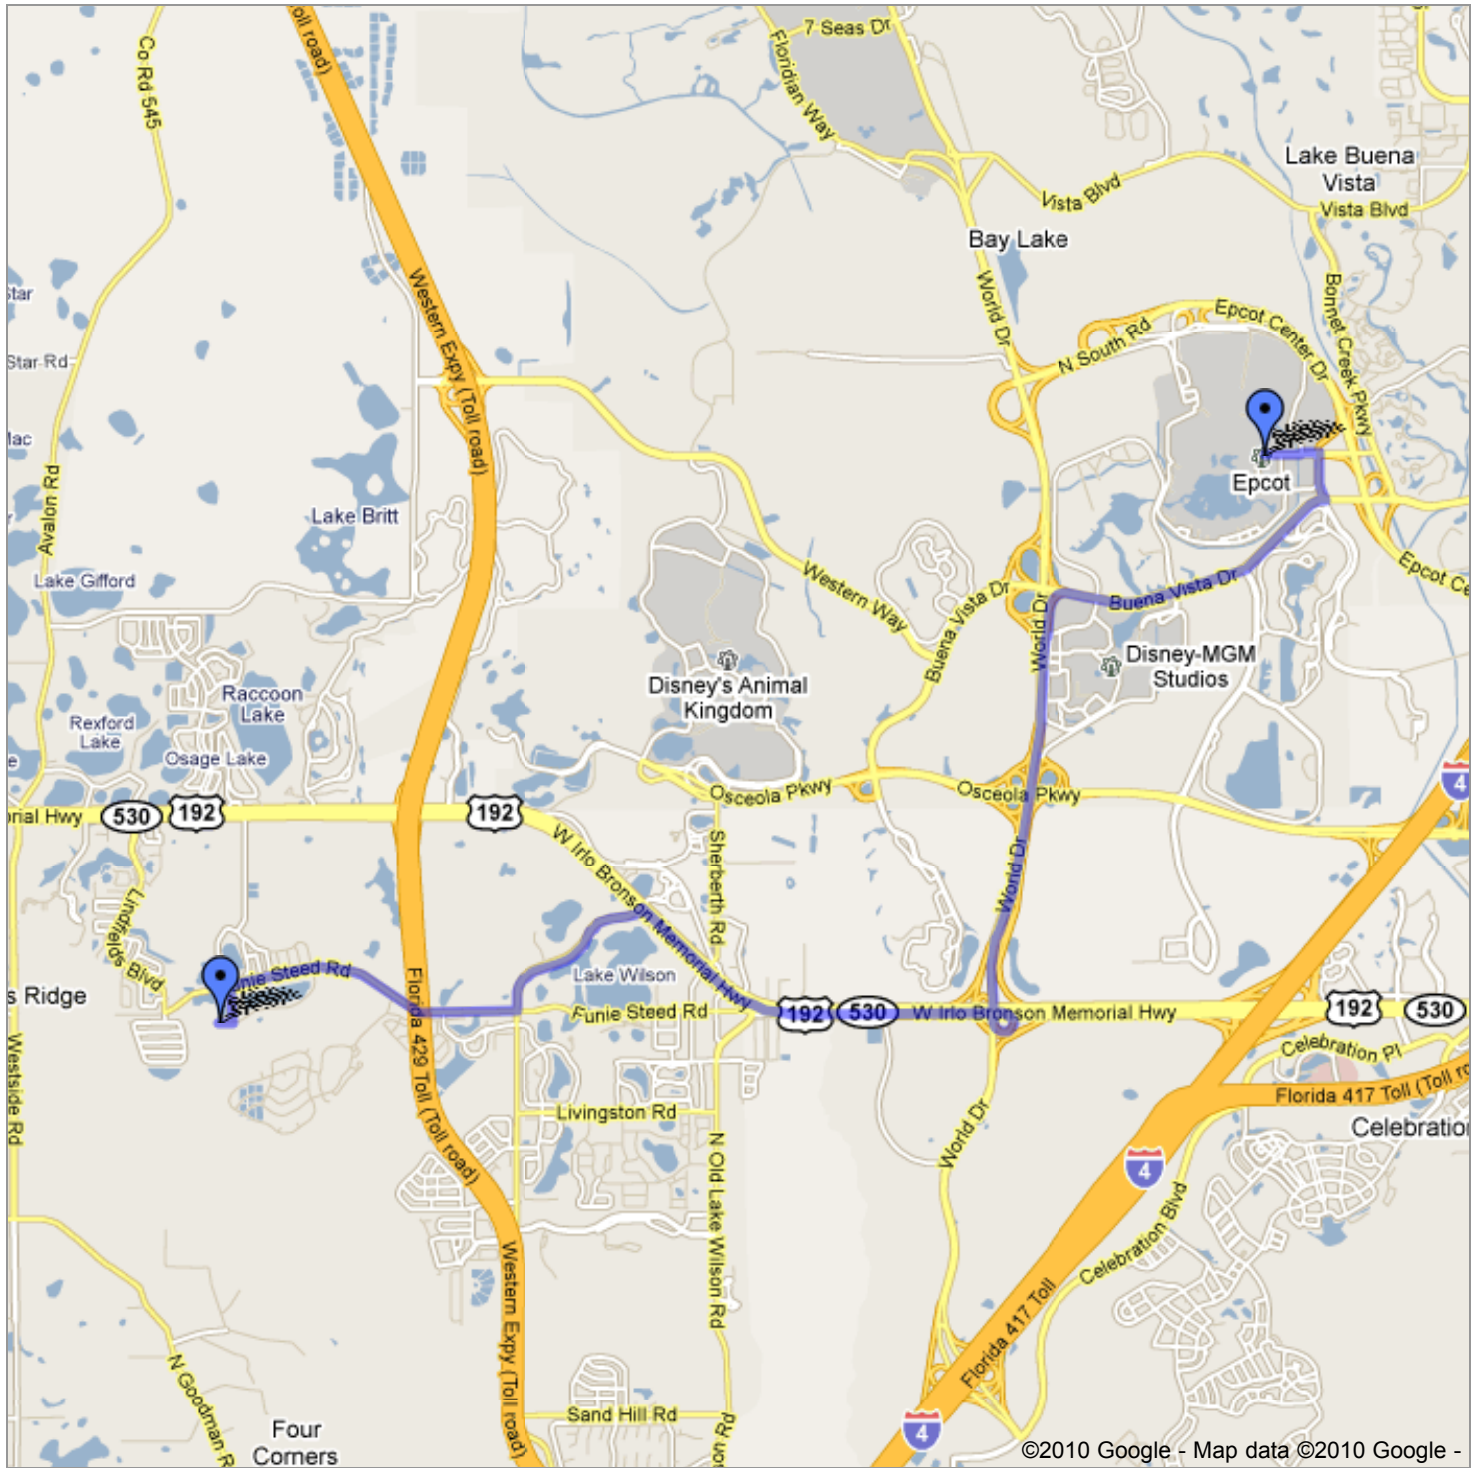

Get Google Maps on your phone

Text the word "GMAPS" to 466453

Directions to Disney's Epcot

0 views - Public

Created on Apr 24 - Updated yesterday

By [john](#)

[Rate this map](#) - [Write a comment](#)

[From: From: 2900 Sunset Vista Court, Sunset Lakes, Kissimmee, FL 34747 \(Villa Disney Dream\) @28.33177,-](#)

[Directions to Overpass Rd](#)

Starting from Sunset Vista Ct

- 1 Head **east** on **Sunset Vista Ct** toward **Sunset Lakes Blvd** - go **374 ft**
- 2 Take the 1st **left** onto **Sunset Lakes Blvd** - go **0.2 mi**
- 3 Turn **right** at **Funie Steed Rd** - go **1.5 mi**
- 4 Turn **left** at **Formosa Gardens Blvd** - go **0.9 mi**
- 5 Take the 1st **right** onto **FL-530 E/W Irlo Bronson Memorial Hwy/US-192 E** - go **2.0 mi**
- 6 Take the exit toward **Disney World** - go **0.2 mi**
- 7 Merge onto **World Dr** - go **1.9 mi**
- 8 Take the ramp to **Disney's Hollywood Studios/Epcot Resort Area/Downtown Disney** - go **0.3 mi**
- 9 Turn **right** at **Buena Vista Dr** - go **1.5 mi**
- 10 Turn **left** at **Backstage Ln** - go **0.2 mi**
- 11 Turn **left** at **Overpass Rd** - go **0.3 mi**

Arriving at Overpass Rd

Total: **14.6 km** - about **18 mins**

[To: Overpass Rd](#)