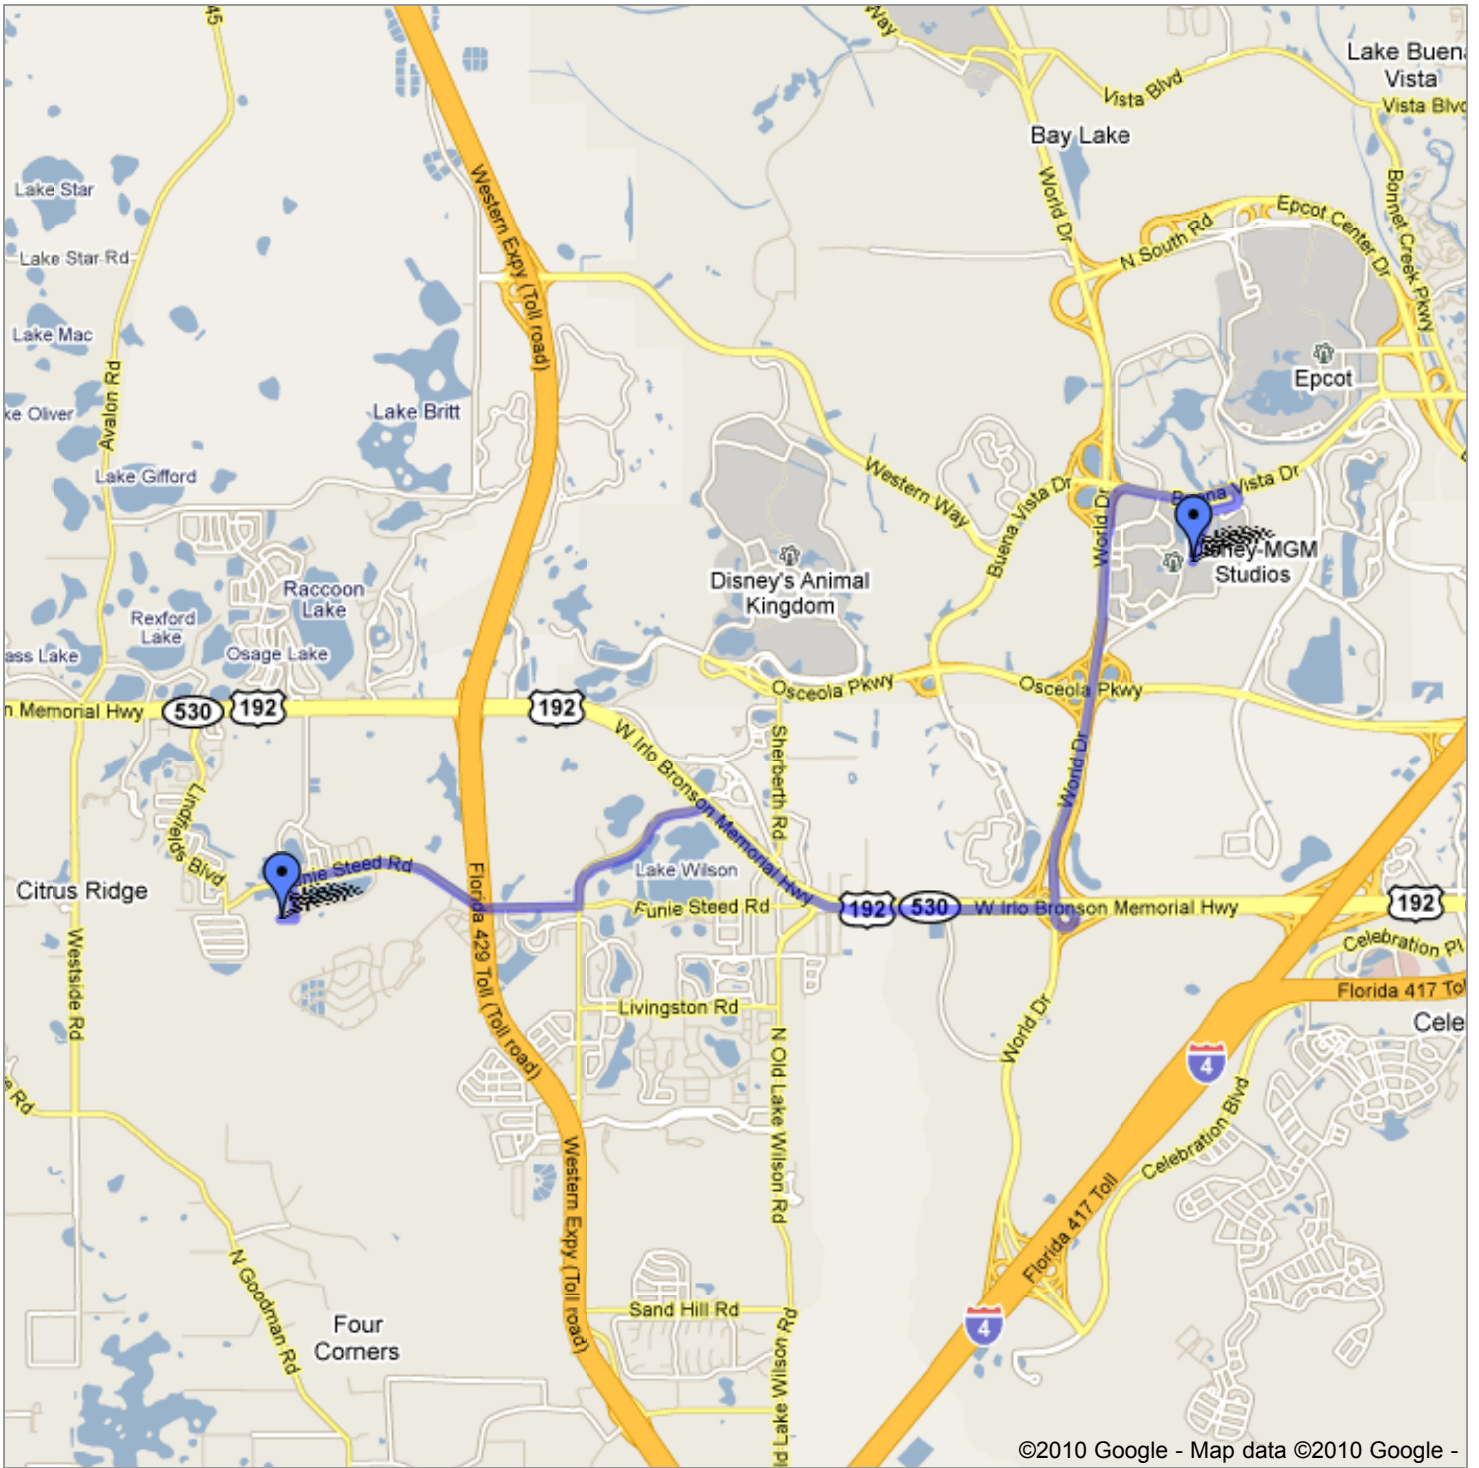

Get Google Maps on your phone

Text the word "GMAPS" to 466453

©2010 Google - Map data ©2010 Google -

### Directions to Disney's Hollywood Studios

0 views - Public

Created on Apr 24 - Updated yesterday

By john

[Rate this map](#) - [Write a comment](#)

[From: From: 2900 Sunset Vista Court, Sunset Lakes, Kissimmee, FL 34747 \(Villa Disney Dream\) @28.33177,-](#)

[Directions to Disney's Hollywood Studios, Kissimmee, FL, United States](#)

**Starting from Sunset Vista Ct**

- 1 Head **east** on **Sunset Vista Ct** toward **Sunset Lakes Blvd** - go **374 ft**
- 2 Take the 1st **left** onto **Sunset Lakes Blvd** - go **0.2 mi**
- 3 Turn **right** at **Funie Steed Rd** - go **1.5 mi**
- 4 Turn **left** at **Formosa Gardens Blvd** - go **0.9 mi**
- 5 Take the 1st **right** onto **FL-530 E/W Irlo Bronson Memorial Hwy/US-192 E** - go **2.0 mi**
- 6 Take the exit toward **Disney World** - go **0.2 mi**
- 7 Merge onto **World Dr** - go **1.9 mi**
- 8 Take the ramp to **Disney's Hollywood Studios/Epcot Resort Area/Downtown Disney** - go **0.3 mi**
- 9 Turn **right** at **Buena Vista Dr** - go **0.6 mi**
- 10 Take the 2nd **right** onto **N Studio Dr** - go **0.5 mi**

**Arriving at N Studio Dr**

Total: **13.1 km** - about **16 mins**

[To: Disney's Hollywood Studios, Kissimmee, FL, United States](#)