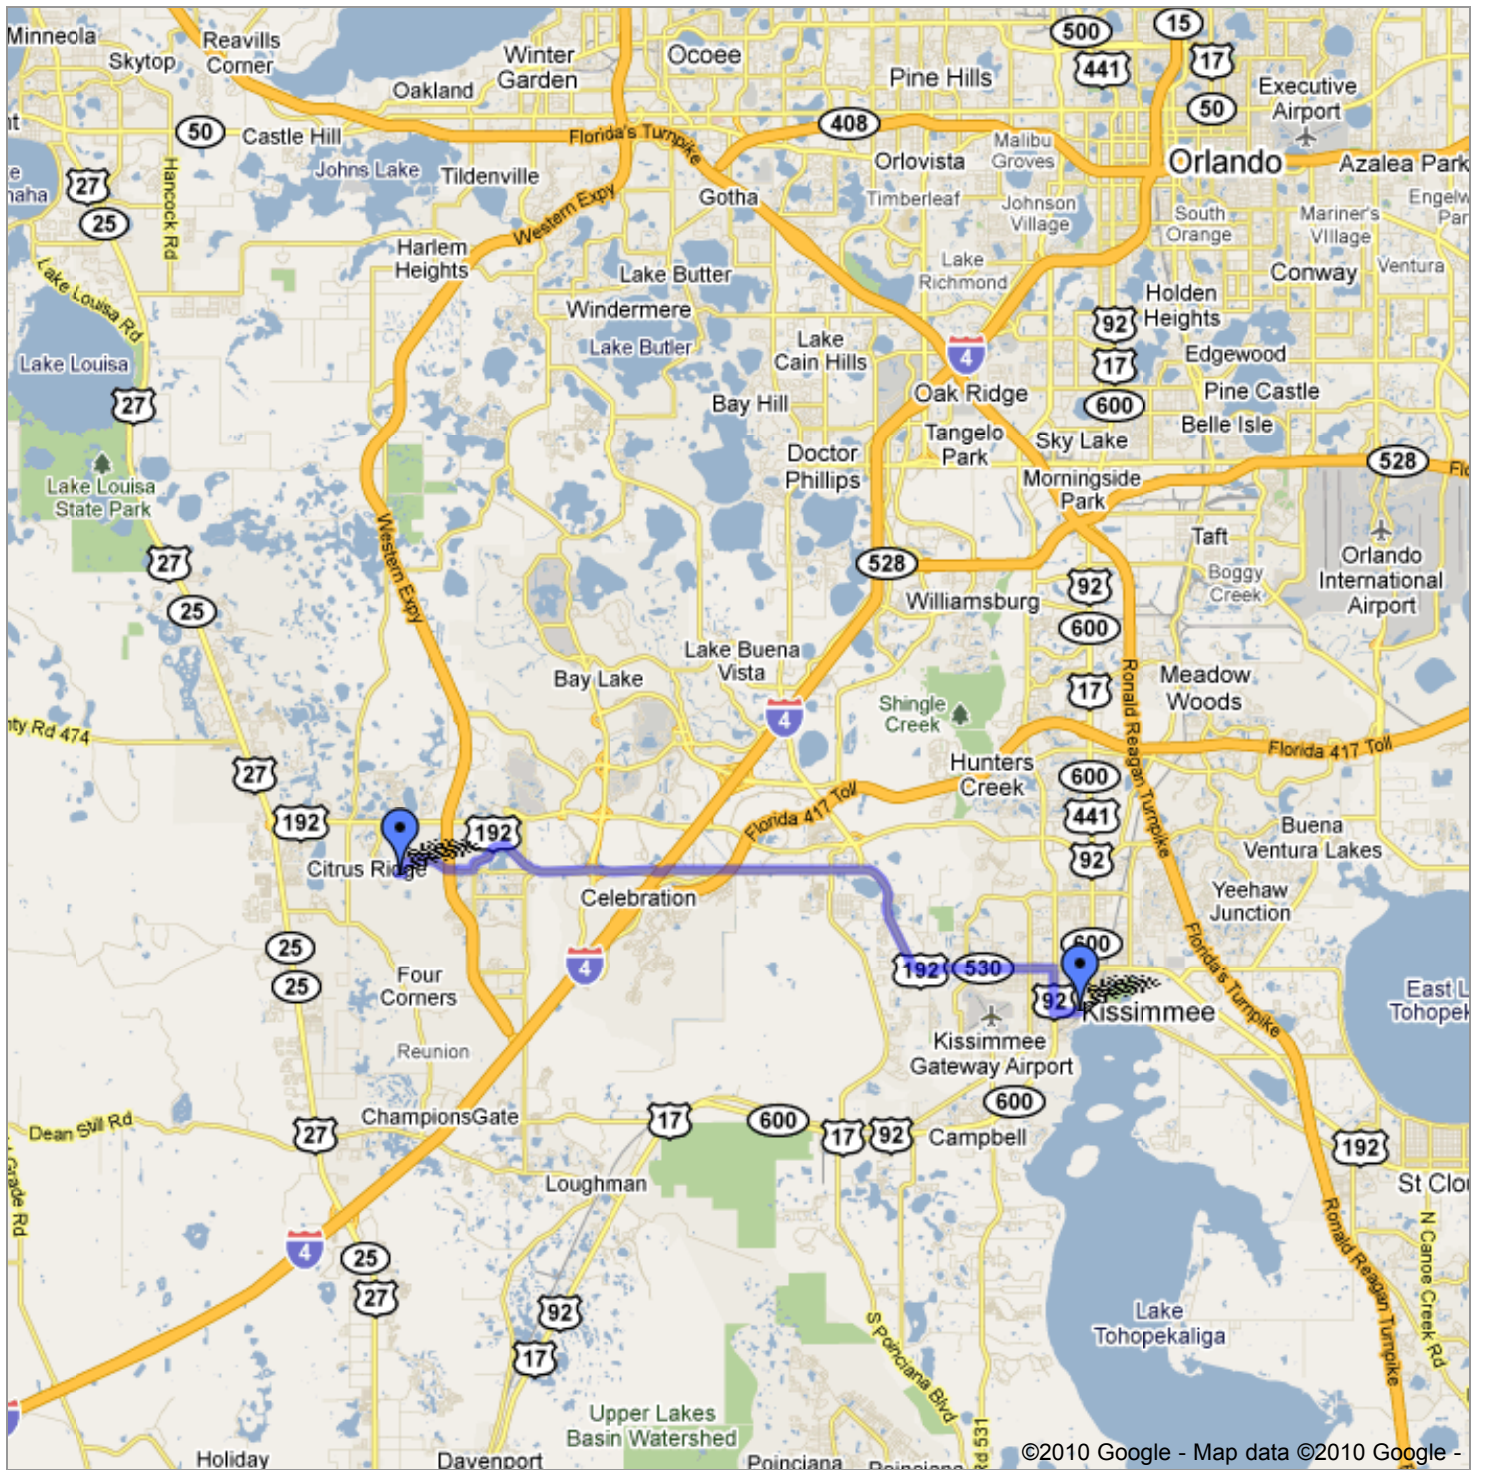

Get Google Maps on your phone

Text the word "GMAPS" to 466453

Directions to Kissimmee, FL, USA

0 views - Public

Created on Apr 24 - Updated yesterday

By john

[Rate this map](#) - [Write a comment](#)

[From: From: 2900 Sunset Vista Court, Sunset Lakes, Kissimmee, FL 34747 \(Villa Disney Dream\) @28.33177,-](#)

[Directions to Kissimmee, FL, USA](#)

Starting from Sunset Vista Ct

- 1 Head **east** on **Sunset Vista Ct** toward **Sunset Lakes Blvd** - go **374 ft**
- 2 Take the 1st **left** onto **Sunset Lakes Blvd** - go **0.2 mi**
- 3 Turn **right** at **Funie Steed Rd** - go **1.5 mi**
- 4 Turn **left** at **Formosa Gardens Blvd** - go **0.9 mi**
- 5 Take the 1st **right** onto **FL-530 E/W Irlo Bronson Memorial Hwy/US-192 E** - go **12.5 mi**
- 6 Turn **right** at **N John Young Pkwy** - go **0.9 mi**
- 7 Turn **left** at **Co Rd 532/W Emmett St** - go **0.5 mi**
Continue to follow Co Rd 532

Arriving at E Broadway Ave/Co Rd 532

Total: **26.7 km** - about **26 mins**

[To: Kissimmee, FL, USA](#)