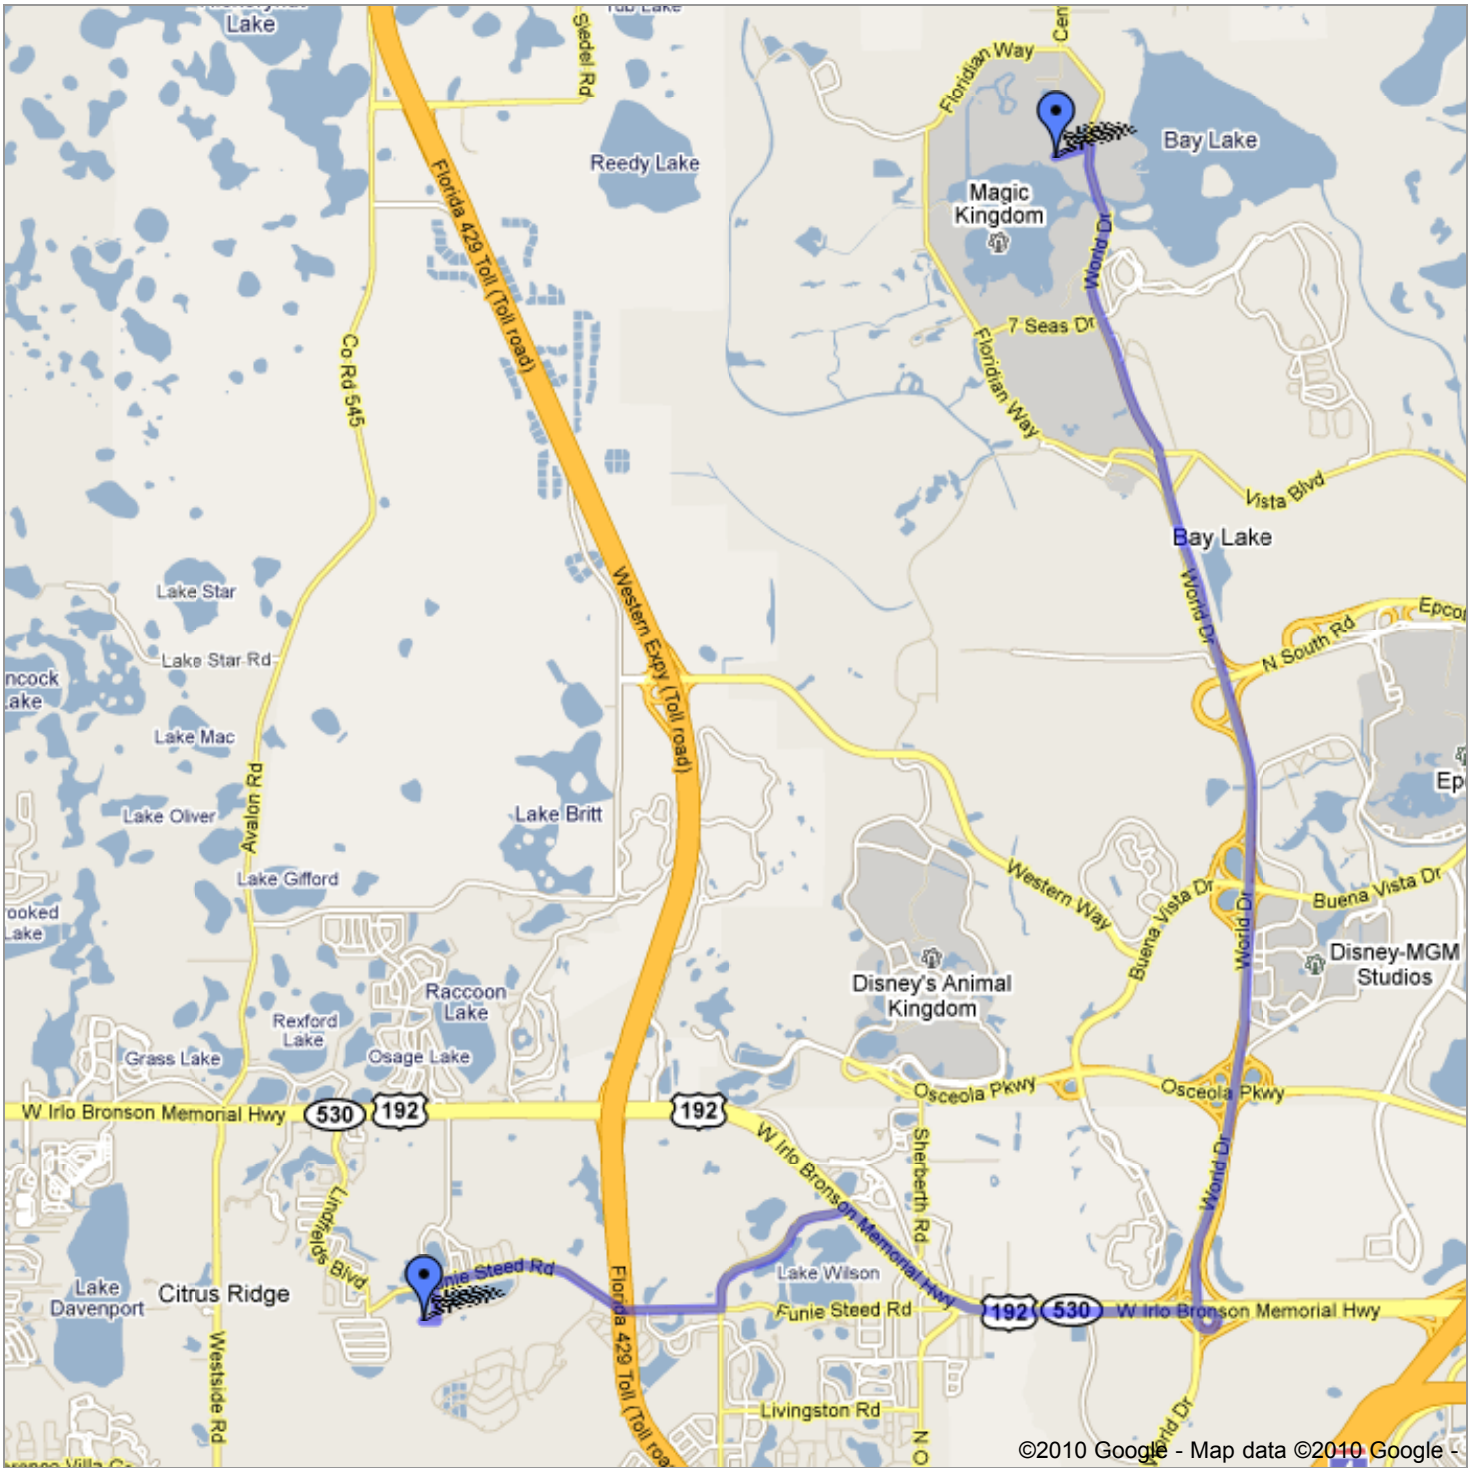

Get Google Maps on your phone

Text the word "GMAPS" to 466453

©2010 Google - Map data ©2010 Google

Directions to Magic Kingdom Park

0 views - Public

Created on Apr 24 - Updated yesterday

By john

[Rate this map](#) - [Write a comment](#)

[From: From: 2900 Sunset Vista Court, Sunset Lakes, Kissimmee, FL 34747 \(Villa Disney Dream\) @28.33177,-](#)

[Directions to Walt Disney World Resort \(Magic Kingdom\)](#)

Starting from Sunset Vista Ct

- 1 Head **east** on **Sunset Vista Ct** toward **Sunset Lakes Blvd** - go **374 ft**
- 2 Take the 1st **left** onto **Sunset Lakes Blvd** - go **0.2 mi**
- 3 Turn **right** at **Funie Steed Rd** - go **1.5 mi**
- 4 Turn **left** at **Formosa Gardens Blvd** - go **0.9 mi**
- 5 Take the 1st **right** onto **FL-530 E/W Irlo Bronson Memorial Hwy/US-192 E** - go **2.0 mi**
- 6 Take the exit toward **Disney World** - go **0.2 mi**
- 7 Merge onto **World Dr** - go **4.2 mi**
- 8 Continue straight to stay on **World Dr** - go **1.9 mi**
- 9 Turn **left** - go **0.2 mi**

Arriving at Unknown road

Total: **17.9 km** - about **22 mins**

[To: Walt Disney World Resort \(Magic Kingdom\)](#)