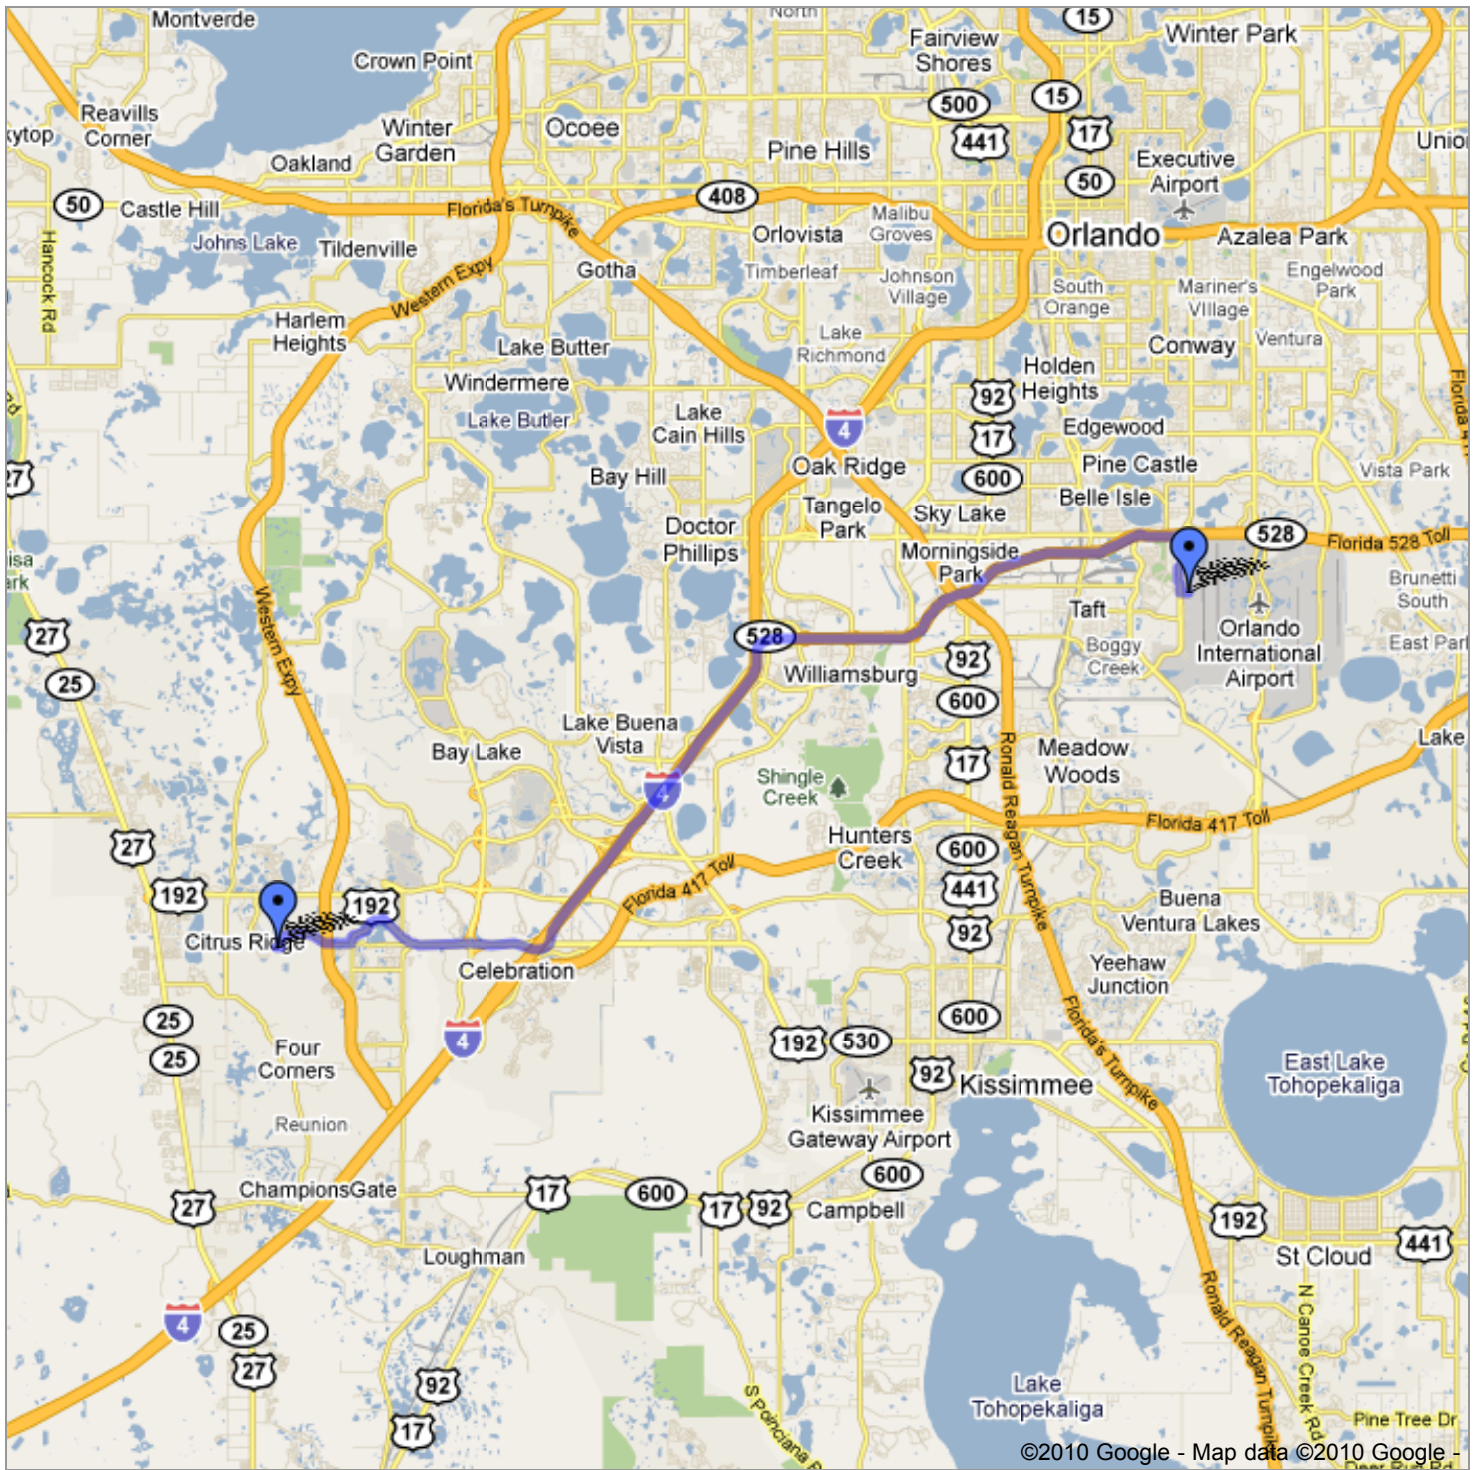

Get Google Maps on your phone

Text the word "GMAPS" to 466453

Directions to Orlando International Airport, Orlando, FL, United States

1 views - Public

Created on Apr 24 - Updated yesterday

By [john](#)

★★★★☆ 1 ratings - [Write a comment](#)

[From: From: 2900 Sunset Vista Court, Sunset Lakes, Kissimmee, FL 34747 \(Villa Disney Dream\) @28.33177,-](#)

[Directions to Orlando International Airport, Orlando, FL, United States](#)

Starting from Sunset Vista Ct

- 1 Head **east** on **Sunset Vista Ct** toward **Sunset Lakes Blvd** - go **374 ft**
- 2 Take the 1st **left** onto **Sunset Lakes Blvd** - go **0.2 mi**
- 3 Turn **right** at **Funie Steed Rd** - go **1.5 mi**
- 4 Turn **left** at **Formosa Gardens Blvd** - go **0.9 mi**
- 5 Take the 1st **right** onto **FL-530 E/W Irlo Bronson Memorial Hwy/US-192 E** - go **2.8 mi**
- 6 Merge onto **I-4 E** via the ramp to **Orlando** - go **7.9 mi**
- 7 Take exit **72** to merge onto **FL-528 E** toward **International Airport/Cape Canaveral** - go **9.1 mi**
Partial toll road
- 8 Take exit **9** toward **Tradeport Dr/Conway Rd** - go **0.2 mi**
- 9 Merge onto **Jetport Rd** - go **200 ft**
- 10 Turn **right** at **Tradeport Dr** - go **1.1 mi**
- 11 Turn **left** at **Binnacle Way** - go **210 ft**
- 12 Continue onto **Tradecenter St** - go **0.1 mi**

Arriving at Tradecenter St

Total: **38.7 km** - about **30 mins**

[To: Orlando International Airport, Orlando, FL, United States](#)