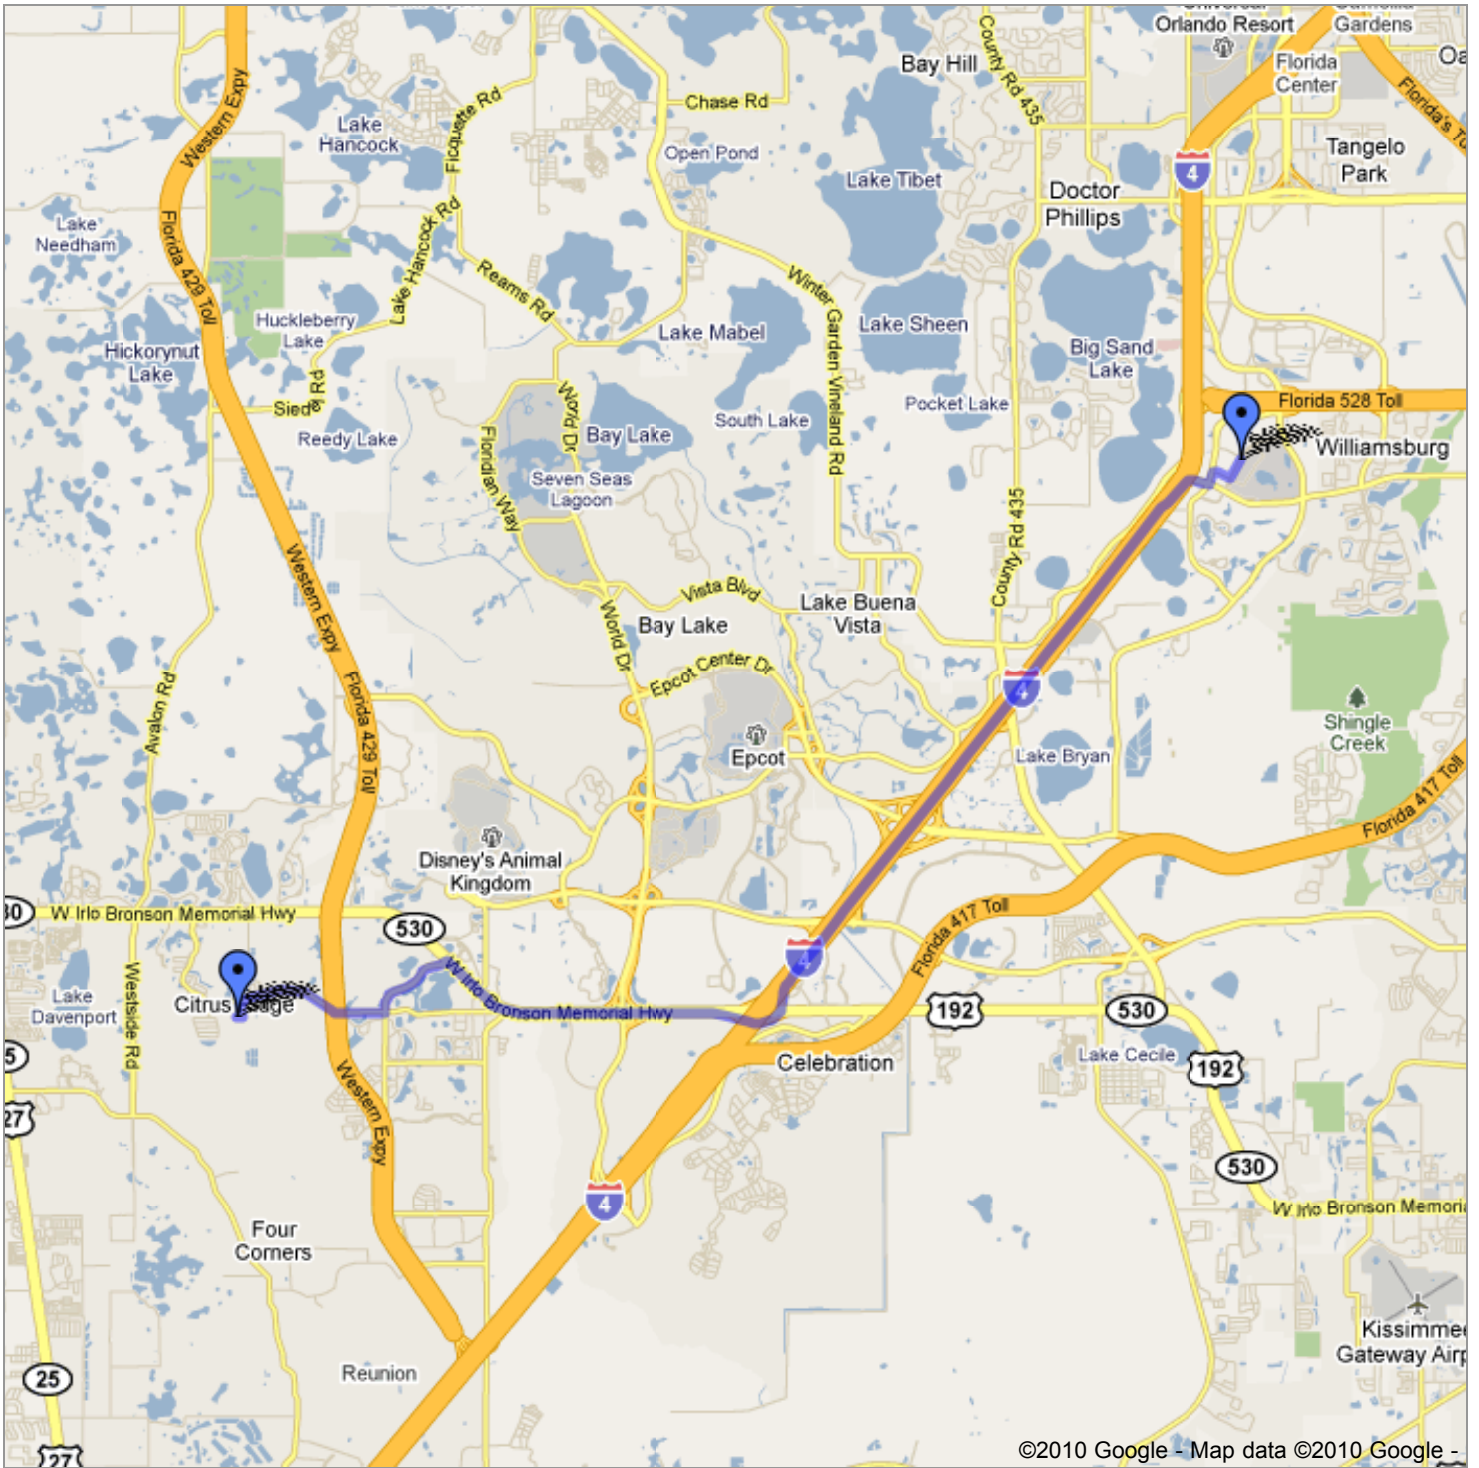

Get Google Maps on your phone

Text the word "GMAPS" to 466453

### Directions to Seaworld Orlando

0 views - Public

Created on Apr 24 - Updated yesterday

By john

[Rate this map](#) - [Write a comment](#)

[From: From: 2900 Sunset Vista Court, Sunset Lakes, Kissimmee, FL 34747 \(Villa Disney Dream\) @28.33177,-](#)

[Directions to Seaworld Orlando, Orlando, FL, United States](#)

**Starting from Sunset Vista Ct**

- 1 Head **east** on **Sunset Vista Ct** toward **Sunset Lakes Blvd** - go **374 ft**
- 2 Take the 1st **left** onto **Sunset Lakes Blvd** - go **0.2 mi**
- 3 Turn **right** at **Funie Steed Rd** - go **1.5 mi**
- 4 Turn **left** at **Formosa Gardens Blvd** - go **0.9 mi**
- 5 Take the 1st **right** onto **FL-530 E/W Irlo Bronson Memorial Hwy/US-192 E** - go **2.8 mi**
- 6 Merge onto **I-4 E** via the ramp to **Orlando** - go **7.1 mi**
- 7 Take exit **71** toward **Sea World** - go **0.4 mi**
- 8 Turn **right** at **Central Florida Pkwy** - go **0.1 mi**
- 9 Take the 1st **left** onto **Westwood Blvd** - go **0.1 mi**
- 10 Take the 1st **right** onto **Academic Dr** - go **0.2 mi**
- 11 Take the 1st **left** onto **Sea Harbor Dr** - go **0.2 mi**

**Arriving at Sea Harbor Dr**

Total: **22.0 km** - about **20 mins**

[To: Seaworld Orlando, Orlando, FL, United States](#)