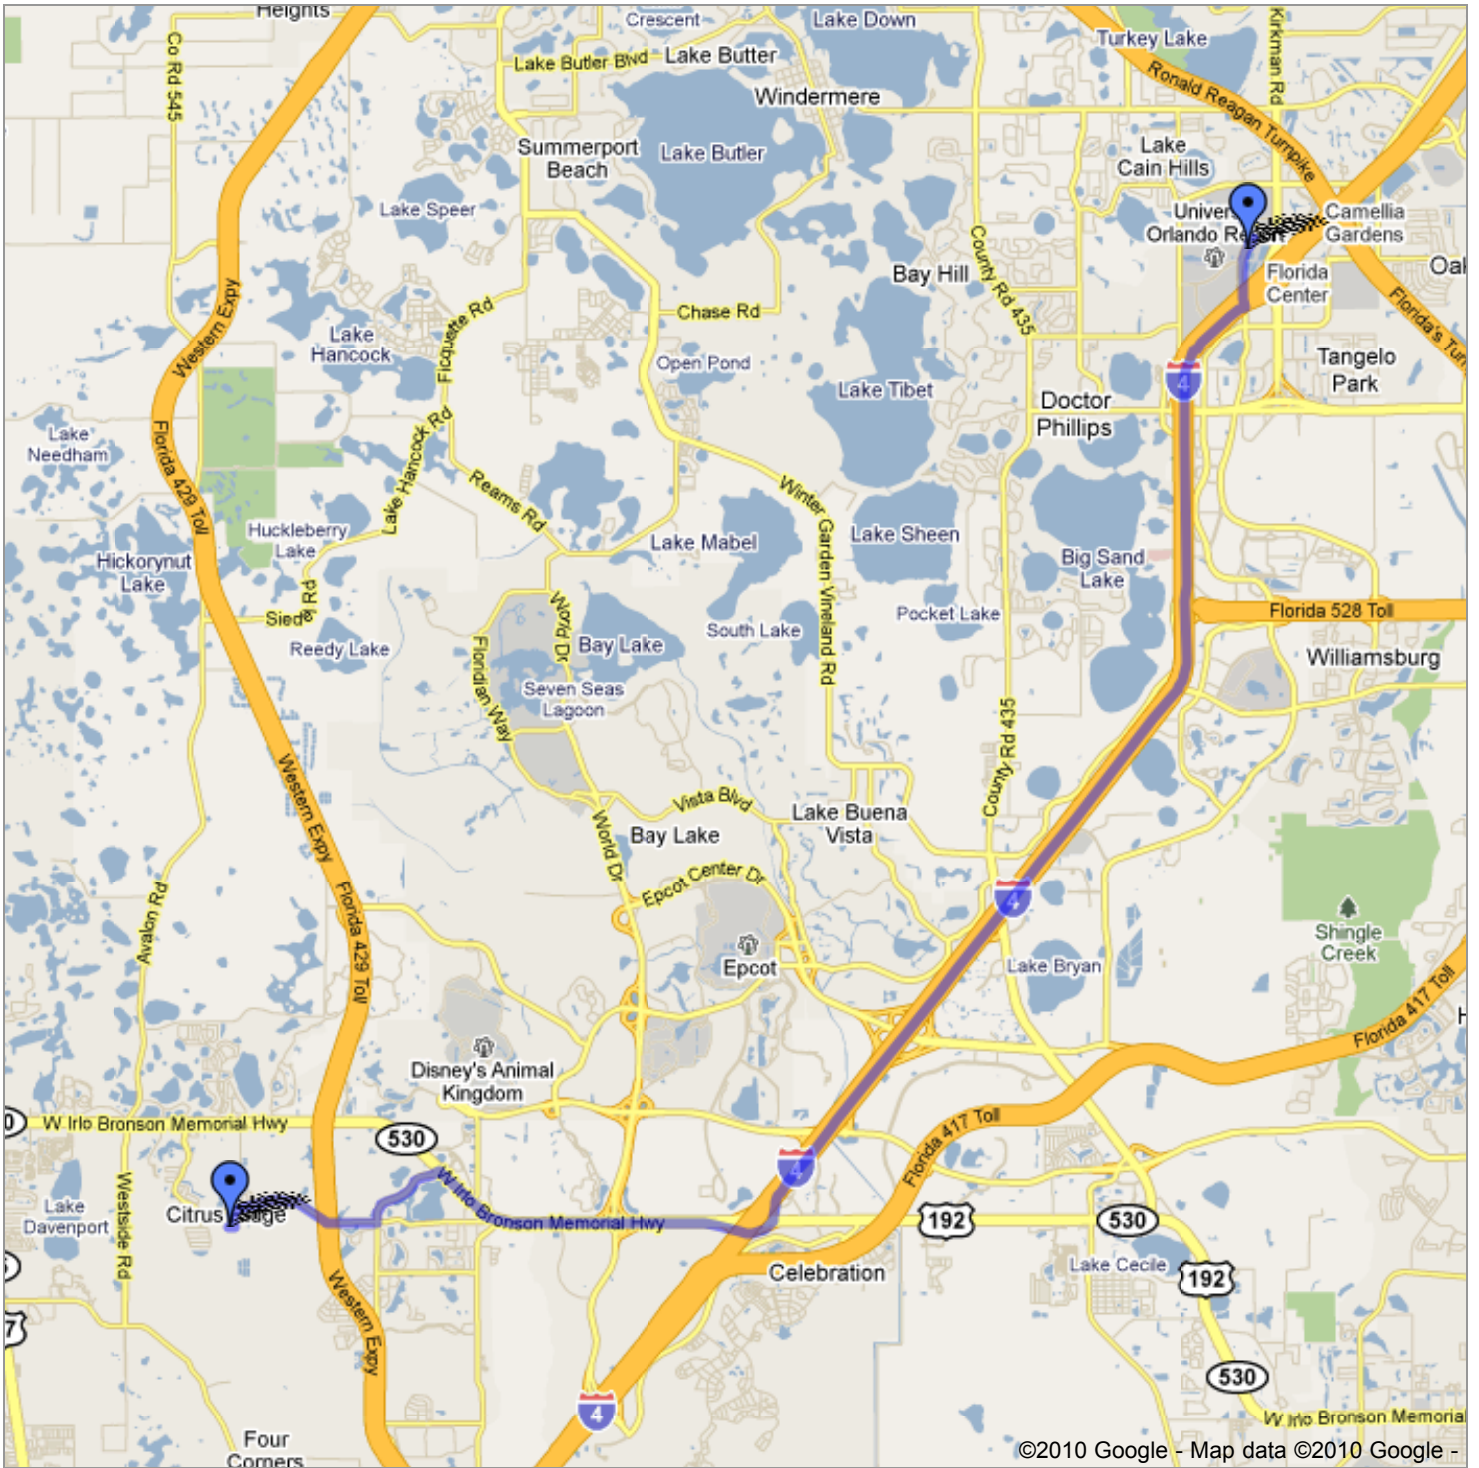

Get Google Maps on your phone

Text the word "GMAPS" to 466453

### Directions to Universal Studios

0 views - Public  
Created on Apr 24 - Updated yesterday  
By [john](#)  
[Rate this map](#) - [Write a comment](#)

[From: From: 2900 Sunset Vista Court, Sunset Lakes, Kissimmee, FL 34747 \(Villa Disney Dream\) @28.33177,-](#)

[Directions to Universal Studios Florida, United States](#)

**Starting from Sunset Vista Ct**

- 1 Head **east** on **Sunset Vista Ct** toward **Sunset Lakes Blvd** - go **374 ft**
- 2 Take the 1st **left** onto **Sunset Lakes Blvd** - go **0.2 mi**
- 3 Turn **right** at **Funie Steed Rd** - go **1.5 mi**
- 4 Turn **left** at **Formosa Gardens Blvd** - go **0.9 mi**
- 5 Take the 1st **right** onto **FL-530 E/W Irlo Bronson Memorial Hwy/US-192 E** - go **2.8 mi**
- 6 Merge onto **I-4 E** via the ramp to **Orlando** - go **11.3 mi**
- 7 Take exit **75A** toward **FL-435 S/International Dr** - go **0.2 mi**
- 8 Turn **left** at **Universal Blvd** - go **0.7 mi**
- 9 Make a **U-turn** - go **0.1 mi**

**Arriving at Universal Blvd**

Total: **28.8 km** - about **25 mins**

[To: Universal Studios Florida, United States](#)