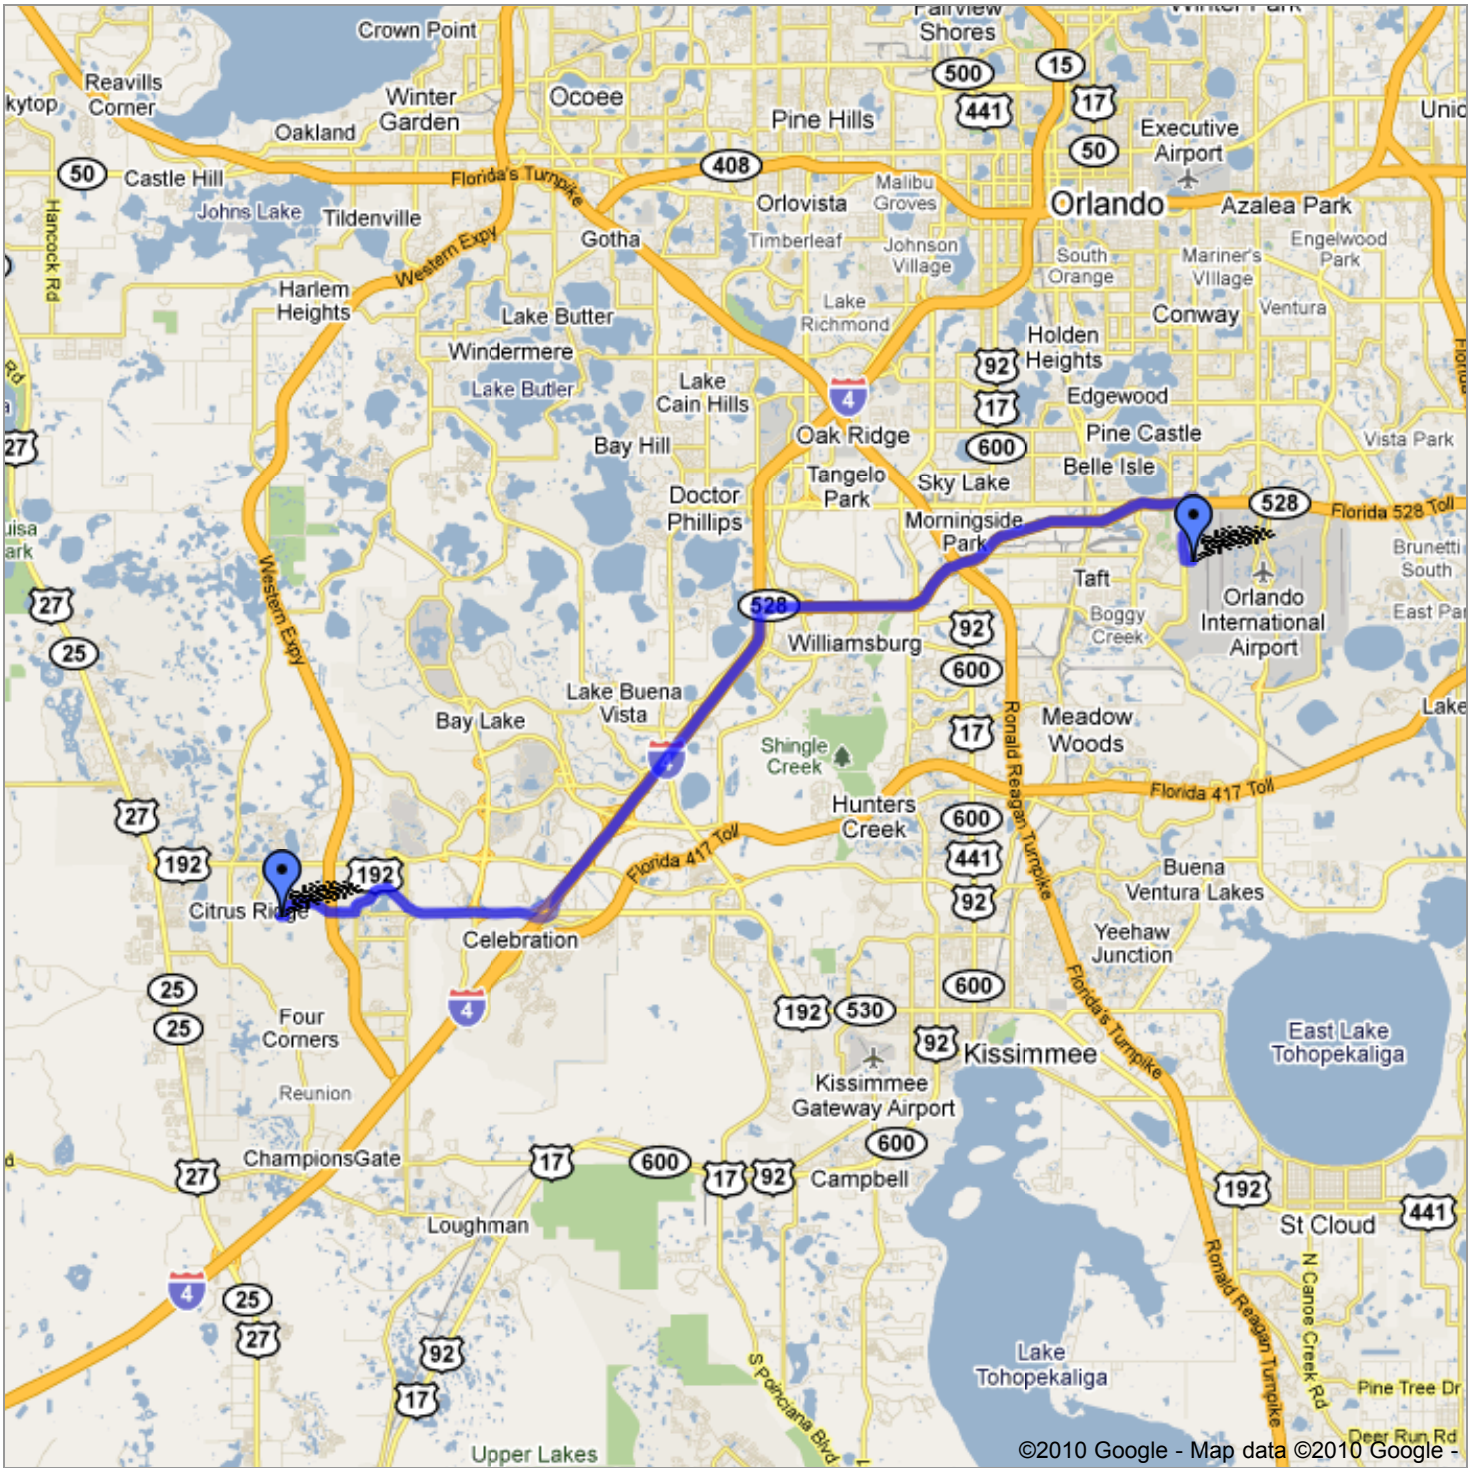

Get Google Maps on your phone

Text the word "GMAPS" to 466453

Directions to Villa Disney Dream

0 views - Public

Created on Apr 24 - Updated yesterday

By john

[Rate this map](#) - [Write a comment](#)

[From: Orlando International Airport, Orlando, FL, United States](#)

[Directions to From: 2900 Sunset Vista Court, Sunset Lakes, Kissimmee, FL 34747 \(Villa Disney Dream\)](#)

Starting from Tradecenter St

- 1 Head **west** on **Tradecenter St** toward **Tradeport Dr** - go **0.1 mi**
- 2 Take the 1st **right** onto **Tradeport Dr** - go **1.2 mi**
- 3 Take the ramp onto **FL-528 W** - go **9.4 mi**
Partial toll road
- 4 Take the exit onto **I-4 W** toward **Tampa** - go **6.9 mi**
- 5 Take exit **64** to merge onto **FL-530 W/W Irlo Bronson Memorial Hwy/US-192 W** toward **Magic Kingdom** - go **4.3 mi**
- 6 Turn **left** at **Formosa Gardens Blvd** - go **0.9 mi**
- 7 Take the 2nd **right** onto **Funie Steed Rd** - go **1.5 mi**
- 8 Turn **left** at **Sunset Lakes Blvd** - go **0.2 mi**
- 9 Turn **right** at **Sunset Vista Ct** - go **374 ft**

Arriving at Sunset Vista Ct

Total: **39.6 km** - about **31 mins**

[To: From: 2900 Sunset Vista Court, Sunset Lakes, Kissimmee, FL 34747 \(Villa Disney Dream\) @28.33177,-](#)